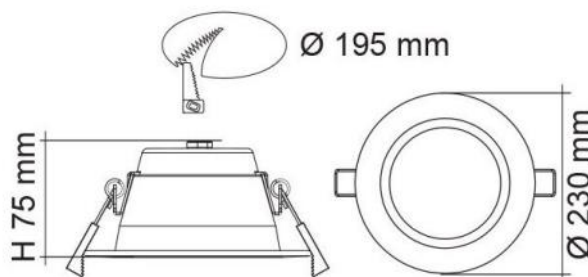

XT-SWR230

Recessed Commercial-Grade LED Downlight, 30W / 240V IP64 Rated

- Premium aluminium body profile
- Stylish white powder coat finish
- Quality opal acrylic diffuser
- High efficiency SMD LED chips
- Constant current non-dimmable LED driver, with flex and plug
- Dimming options: Trailing, 1-10V analogue, DALI, DSI

CODE	V	W	COL	COL TEMP	CRI	LM (3000k)	DIA	CUT	DPTH
XTSWR230	240V	30	white	3000/4000/5700	80	2600/2800/ 2800	230	195	75

XT-SWR230

Recessed Commercial-Grade LED Downlight
White, 30W / 240V IP64 Rated

Photometric Data