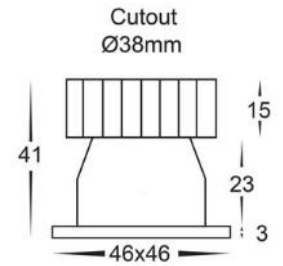

## LED BLACK SQUARE MINI RECESSED DOWNLIGHT

The XT-CVR4545 is a fixed round recessed Aluminium powder coat black LED downlight.

- Fixed Square LED downlight
- Aluminium powder coated Black
- Supplied with LED driver complete with flex & plug
- 45° beam angle
- 38mm cutout
- IP rating: IP54
- Input voltage: 240V AC
- 2 year replacement warranty

| CODE       | V       | W    | COL   | Beam<br>Angle | CRI | LM    | W    | H    | LED            |
|------------|---------|------|-------|---------------|-----|-------|------|------|----------------|
| XT-CVS4545 | 240V AC | 46mm | 3000K | 45            | 80  | 240lm | 46mm | 41mm | 3W<br>Built in |
| XT-CVS4545 | 240V AC | 46mm | 4000K | 45            | 80  | 255lm | 46mm | 41mm | 3W<br>Built in |
| XT-CVS4545 | 240V AC | 46mm | 5500K | 45            | 80  | 270lm | 46mm | 41mm | 3W<br>Built in |