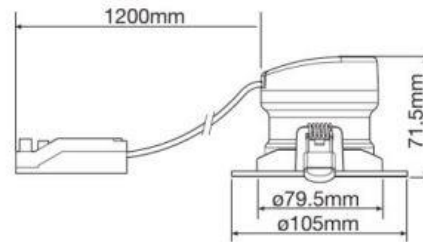

XT-AD105 (10W)

ADJUSTABLE – IC-4 Rated LED RECESSED DOWNLIGHT

The XT-AD105 is an adjustable recessed polycarbonate LED downlight. A highly efficient LED interior light with 60° beam angle and an IC-4 rating meaning the downlight can be abutted or covered by normal flammable building materials including fixed building insulation. The temperature of this fitting does not exceed 90°C when building material abuts or covers the luminaire.

- Dimensions: 85mm (Diameter) 64.5mm (Depth)
- Mounting: Recessed
- Material: Polycarbonate
- Rating: IP40 & IC-4 rating
- LED Module (not replaceable) Lifetime: up to 30,000 h
- Adjustable swivel angle 30° Beam Angle:60°
- High lumen efficiency: 90 lm/W Luminous flux: 630 lm (7W) 920 lm (10W)
- Ambient temperature range: -20...+45 °C
- Dimmable
- Input Voltage: AC220-240V Mains Frequency; 50 Hz

CODE	V	W	COL	COL TEMP	CRI	LM	W	H	weight
XT-AD105 -7	220-240	7	White	3000/ 4000k	80	90	85	64.5	220g
XT-AD105 -10	220-240	10	White	3000/ 4000k	80	92	105	71.5	280g