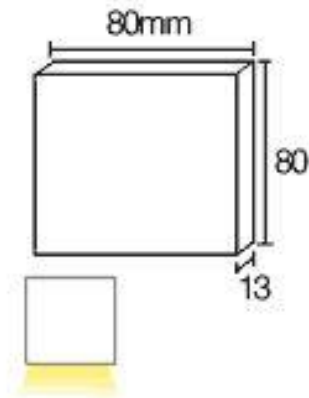

WL-8080.UD.SS

XT WL-8080.UD.SS Stainless Steel LED Up/ Down Wall & Step Light

A mini, surface mounted stair or wall light ideal for lighting stairs and external pathways.

- LED UP/ DOWN Wall Light/step light
- 316 marine grade stainless steel body
- 3000K
- 240lm
- Requires constant voltage 12V DC driver
- 5 year corrosion warranty
- IP65

CODE	V	W	COL	COL TEMP	CRI	LM (3000k)	L	W	DPTH
WL-8080.SS	12	2x3	Stainless Steel	3000k	80	480	80	80	13