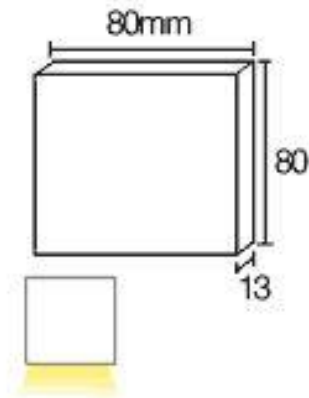

WL-8080.SS

XT WL-8080.SS Stainless Steel LED Wall & Step Light

A mini, surface mounted stair or wall light ideal for lighting stairs and external pathways.

- LED wall light/step light
- 316 Marine Grade Stainless Body
- 3000K
- 240lm
- 5 year warranty against corrosion
- Requires Constant Voltage 12V DC Driver
- IP65
- Available in Stainless Steel, Solid Bronze, & Black

CODE	V	W	COL	COL TEMP	CRI	LM	L	W	DPTH
WL-8080.SS	12	3	Stainless Steel	3000k	80	240	80	80	13