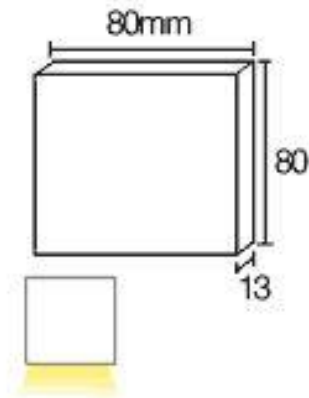

WL8080.SB

XT WL-8080.SB Solid Bronze LED Wall & Step Light

A mini, surface mounted stair or wall light ideal for lighting stairs and external pathways.

- LED wall light/step light
- Solid Bronze
- 3000K
- 240lm
- 20 year warranty against corrosion
- Requires Constant Voltage 12V DC Driver
- IP65
- Available in Solid Bronze, Stainless Steel & Black

CODE	V	W	COL	COL TEMP	CRI	LM (3000k)	L	W	DPTH
WL-8080.SB	12	3	Solid Bronze	3000k	80	240	80	80	13