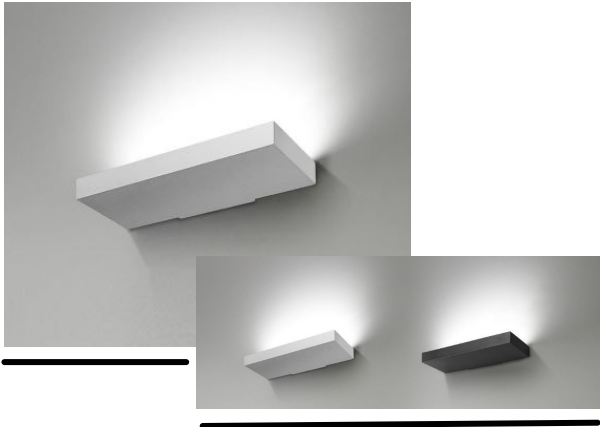

XT LIGHTING DATASHEET: XTN WL010 Skyline

FEATURES

- Ultra-thin design, only height 20mm.
- AC driverless solution.
- LUMENS COB LED, Indirect lighting.
- Dimmable with trailing edge (check compatibility) driver with , CE