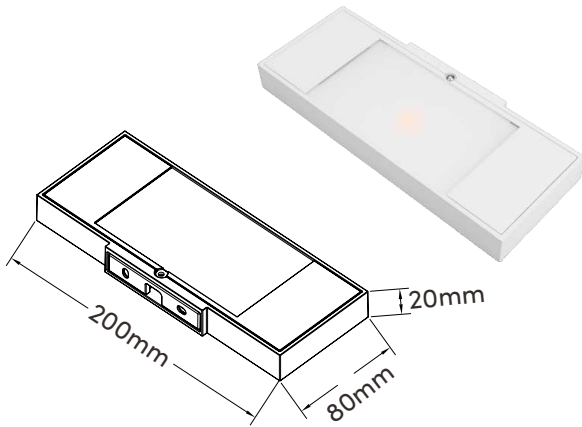

XT LIGHTING DATASHEET: XTN WL010 Skyline

FEATURES

- Ultra-thin design, only height 20mm.
- AC driverless solution.
- LUMENS COB LED, Indirect lighting.
- Dimmable with trailing edge (check compatibility) driver with , CE

Packaging

Box Dimensions	L230 x W86 x H25 mm	
Box Net Weight	0.374Kg (10W)	0.379Kg (20W)
Box Gross Weight	0.417Kg (10W)	0.421Kg (20W)
Carton Dimensions	L270 x W245 x H290mm/30 PCS	
Carton Net Weight	11.22Kg (10W)	11.37Kg (20W)
Carton Gross Weight	13.51Kg (10W)	13.63Kg (20W)

Model	Power	Voltage	CRI	Beam Angle	CCT	Lumen	Efficacy	Dimmable	Colour
WL01-10-XX-01(02)	10W	AC210-250V	80+	100°	2700K	835lm	83lm/W	Yes	White/Black
					3000K	855lm	85lm/W		
					4000K	930lm	92lm/W		
WL01-20-XX-01(02)	20W	AC210-250V	80+	100°	2700K	1600lm	74lm/W	Yes	White/Black
					3000K	1765lm	83lm/W		
					4000K	1885lm	87lm/W		