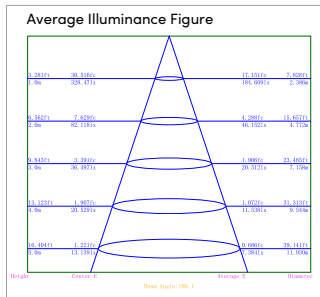

Packaging

Box Dimensions	L230 x W86 x H25 mm	
Box Net Weight	0.374Kg (10W)	0.379Kg (20W)
Box Gross Weight	0.417Kg (10W)	0.421Kg (20W)
Carton Dimensions	L270 x W245 x H290mm/30 PCS	
Carton Net Weight	11.22Kg (10W)	11.37Kg (20W)
Carton Gross Weight	13.51Kg (10W)	13.63Kg (20W)

Model	Power	Voltage	CRI	Beam Angle	CCT	Lumen	Efficacy	Dimmable	Colour
WL01-10-XX-01(02)	10W	AC210-250V	80+	100°	2700K	835lm	83lm/W	Yes	White/Black
					3000K	855lm	85lm/W		
					4000K	930lm	92lm/W		
WL01-20-XX-01(02)	20W	AC210-250V	80+	100°	2700K	1600lm	74lm/W	Yes	White/Black
					3000K	1765lm	83lm/W		
					4000K	1885lm	87lm/W		

Photometric Diagram

10W-100°-3000K

20W-100°-3000K