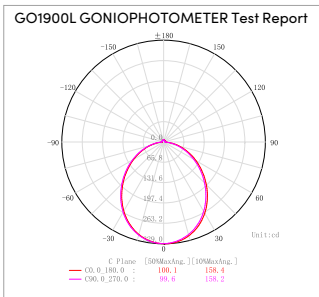

Packaging

Box Dimensions	L230 x W86 x H25 mm	
Box Net Weight	0.374Kg (10W)	0.379Kg (20W)
Box Gross Weight	0.417Kg (10W)	0.421Kg (20W)
Carton Dimensions	L270 x W245 x H290mm/30 PCS	
Carton Net Weight	11.22Kg (10W)	11.37Kg (20W)
Carton Gross Weight	13.51Kg (10W)	13.63Kg (20W)

Model	Power	Voltage	CRI	Beam Angle	CCT	Lumen	Efficacy	Dimmable	Colour
WL01-10-XX-01(02)	10W	AC210-250V	80+	100°	2700K	835lm	83lm/W	Yes	White/Black
					3000K	855lm	85lm/W		
					4000K	930lm	92lm/W		
WL01-20-XX-01(02)	20W	AC210-250V	80+	100°	2700K	1600lm	74lm/W	Yes	White/Black
					3000K	1765lm	83lm/W		
					4000K	1885lm	87lm/W		

Photometric Diagram

10W-100°-3000K

20W-100°-3000K