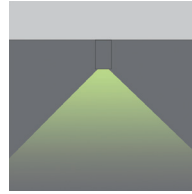

XT LIGHTING DATASHEET: SDRD120 Series

- Machined aluminium housing
- DuPont outdoor UV resistant powdercoat finish
- Integral gear
- Fire resistant silicone seal waterproof gasket
- 2mm thick toughened glass
- CE/ SAA/ IP65/ Class 1
- Lamp: CREE COB
- CCT: 3000K/4000K/5000K/CRI \geq 80 (Optional: CRI 95)
- Beam Angle: 12° / 24° / 36° / 60°
- HEP Driver: 220-240Vac/ Constant current/ WT:-20~+50° C
- Warranty: 3 years (Optional: 5 years)

• **CODE** **COLOR**
 SDRDBK1220 BLACK
 SDRDGR1220 GREY
 SDRDWT1220 WHITE

• **CODE** **COLOR**
 SDRDBK1225 BLACK
 SDRDGR1225 GREY
 SDRDWT1225 WHITE

• **CODE** **COLOR**
 SDRDBK1230 BLACK
 SDRDGR1230 GREY
 SDRDWT1230 WHITE

• **CODE** **COLOR**
 SDRDBK1240 BLACK
 SDRDGR1240 GREY
 SDRDWT1240 WHITE

POWER:1x15/20W

POWER:1x15/20W

POWER:1x15/20W

POWER:1x15/20W

• **PHOTOMETRIC [Unit: cd]**

• **POWER DETAILS**

1x15W CREE CXA1512 12° 1674lm /24° 1542lm /36° 1439lm /60° 1399lm
 1x20W CREE CXA2520 12° 2225lm /24° 2153lm /36° 2042lm /60° 1965m