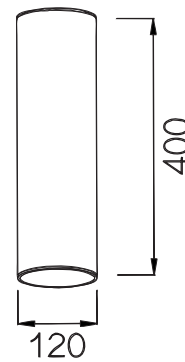

XT LIGHTING DATASHEET: SDRD120 Series

- Machined aluminium housing
- DuPont outdoor UV resistant powdercoat finish
- Integral gear
- Fire resistant silicone seal waterproof gasket
- 2mm thick toughened glass
- CE/ SAA/ IP65/ Class 1
- Lamp: CREE COB
- CCT: 3000K/4000K/5000K/CRI \geq 80 (Optional: CRI 95)
- Beam Angle: 12° / 24° / 36° / 60°
- HEP Driver: 220-240Vac/ Constant current/ WT:-20~+50° C
- Warranty: 3 years (Optional: 5 years)

• **CODE** **COLOR**
 SDRDBK1220 BLACK
 SDRDGR1220 GREY
 SDRDWT1220 WHITE

• **CODE** **COLOR**
 SDRDBK1225 BLACK
 SDRDGR1225 GREY
 SDRDWT1225 WHITE

• **CODE** **COLOR**
 SDRDBK1230 BLACK
 SDRDGR1230 GREY
 SDRDWT1230 WHITE

• **CODE** **COLOR**
 SDRDBK1240 BLACK
 SDRDGR1240 GREY
 SDRDWT1240 WHITE

POWER:1x15/20W

POWER:1x15/20W

POWER:1x15/20W

POWER:1x15/20W

• **PHOTOMETRIC [Unit: cd]**

• **POWER DETAILS**

1x15W CREE CXA1512 12° 1674lm /24° 1542lm /36° 1439lm /60° 1399lm
 1x20W CREE CXA2520 12° 2225lm /24° 2153lm /36° 2042lm /60° 1965m