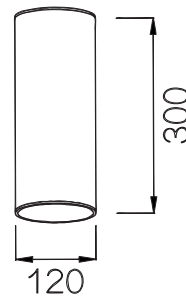

XT LIGHTING DATASHEET: SDRD120 Series

- Machined aluminium housing
- DuPont outdoor UV resistant powdercoat finish
- Integral gear
- Fire resistant silicone seal waterproof gasket
- 2mm thick toughened glass
- CE/ SAA/ IP65/ Class 1
- Lamp: CREE COB
- CCT: 3000K/4000K/5000K/CRI \geq 80 (Optional: CRI 95)
- Beam Angle: 12° / 24° / 36° / 60°
- HEP Driver: 220-240Vac/ Constant current/ WT:-20~+50° C
- Warranty: 3 years (Optional: 5 years)

• **CODE** **COLOR**
 SDRDBK1220 BLACK
 SDRDGR1220 GREY
 SDRDWT1220 WHITE

• **CODE** **COLOR**
 SDRDBK1225 BLACK
 SDRDGR1225 GREY
 SDRDWT1225 WHITE

• **CODE** **COLOR**
 SDRDBK1230 BLACK
 SDRDGR1230 GREY
 SDRDWT1230 WHITE

• **CODE** **COLOR**
 SDRDBK1240 BLACK
 SDRDGR1240 GREY
 SDRDWT1240 WHITE

POWER:1x15/20W

POWER:1x15/20W

POWER:1x15/20W

POWER:1x15/20W

• **PHOTOMETRIC [Unit: cd]**

• **POWER DETAILS**

1x15W CREE CXA1512 12° 1674lm /24° 1542lm /36° 1439lm /60° 1399lm
 1x20W CREE CXA2520 12° 2225lm /24° 2153lm /36° 2042lm /60° 1965m