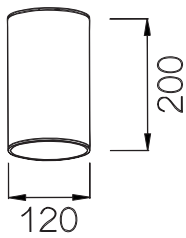

XT LIGHTING DATASHEET: SDRD120 Series

- Machined aluminium housing
- DuPont outdoor UV resistant powdercoat finish
- Integral gear
- Fire resistant silicone seal waterproof gasket
- 2mm thick toughened glass
- CE/ SAA/ IP65/ Class 1
- Lamp: CREE COB
- CCT: 3000K/4000K/5000K/CRI \geq 80 (Optional: CRI 95)
- Beam Angle: 12° / 24° / 36° / 60°
- HEP Driver: 220-240Vac/ Constant current/ WT:-20~+50° C
- Warranty: 3 years (Optional: 5 years)

• **CODE** **COLOR**
 SDRDBK1220 BLACK
 SDRDGR1220 GREY
 SDRDWT1220 WHITE

• **CODE** **COLOR**
 SDRDBK1225 BLACK
 SDRDGR1225 GREY
 SDRDWT1225 WHITE

• **CODE** **COLOR**
 SDRDBK1230 BLACK
 SDRDGR1230 GREY
 SDRDWT1230 WHITE

• **CODE** **COLOR**
 SDRDBK1240 BLACK
 SDRDGR1240 GREY
 SDRDWT1240 WHITE

POWER:1x15/20W

POWER:1x15/20W

POWER:1x15/20W

POWER:1x15/20W

• **PHOTOMETRIC [Unit: cd]**

• **POWER DETAILS**

1x15W CREE CXA1512 12° 1674lm /24° 1542lm /36° 1439lm /60° 1399lm
 1x20W CREE CXA2520 12° 2225lm /24° 2153lm /36° 2042lm /60° 1965m