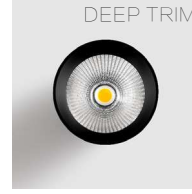

XT LIGHTING DATASHEET: SDRD120 Series

- Machined aluminium housing
- DuPont outdoor UV resistant powdercoat finish
- Integral gear
- Fire resistant silicone seal waterproof gasket
- 2mm thick toughened glass
- CE/ SAA/ IP65/ Class 1
- Lamp: CREE COB
- CCT: 3000K/4000K/5000K/CRI \geq 80 (Optional: CRI 95)
- Beam Angle: 12° / 24° / 36° / 60°
- HEP Driver: 220-240Vac/ Constant current/ WT:-20~+50° C
- Warranty: 3 years (Optional: 5 years)

• **CODE** **COLOR**
 SDRDBK1220 BLACK
 SDRDGR1220 GREY
 SDRDWT1220 WHITE

• **CODE** **COLOR**
 SDRDBK1225 BLACK
 SDRDGR1225 GREY
 SDRDWT1225 WHITE

• **CODE** **COLOR**
 SDRDBK1230 BLACK
 SDRDGR1230 GREY
 SDRDWT1230 WHITE

• **CODE** **COLOR**
 SDRDBK1240 BLACK
 SDRDGR1240 GREY
 SDRDWT1240 WHITE

POWER:1x15/20W

POWER:1x15/20W

POWER:1x15/20W

POWER:1x15/20W

• **PHOTOMETRIC [Unit: cd]**

• **POWER DETAILS**

1x15W CREE CXA1512 12° 1674lm /24° 1542lm /36° 1439lm /60° 1399lm
 1x20W CREE CXA2520 12° 2225lm /24° 2153lm /36° 2042lm /60° 1965m