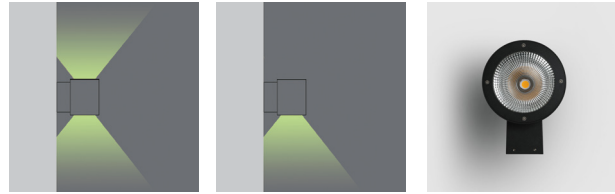

XT LIGHTING DATASHEET: UDRA80 Series

- Extruded & die-cast aluminium housing
- DuPont outdoor UV resistant powdercoat finish
- 304# stainless steel screws/ Integral gear
- Fire resistant silicone seal waterproof gasket
- 8mm thick toughened FLUSH glass with trim
- CE/ SAA/ IP65/ Class 1
- Lamp: CREE COB
- CCT: 3000K/4000K/5000K/CRI \geq 80 (Optional: CRI 95)
- Beam Angle: 12° /24° / 36° / 60°
- HEP Driver: 220-240Vac/ Constant current/ WT:-20~+50° C
- Warranty: 3 years (Optional: 5 years)

- **CODE** **COLOR**
- UDRB08102 BLACK
- UDRG08102 GREY
- UDRW08102 WHITE
- POWER:** 2x5W

- **CODE** **COLOR**
- UDRB08152 BLACK
- UDRG08152 GREY
- UDRW08152 WHITE
- POWER:** 2x5/8W

- **CODE** **COLOR**
- UDRB08202 BLACK
- UDRG08202 GREY
- UDRW08202 WHITE
- POWER:** 2x5/8W

- **CODE** **COLOR**
- UDRB08101 BLACK
- UDRG08101 GREY
- UDRW08101 WHITE
- POWER:** 1x5W

- **CODE** **COLOR**
- UDRB08151 BLACK
- UDRG08151 GREY
- UDRW08151 WHITE
- POWER:** 1x5/10W

- **CODE** **COLOR**
- UDRB08201 BLACK
- UDRG08201 GREY
- UDRW08201 WHITE
- POWER:** 1x5/10W