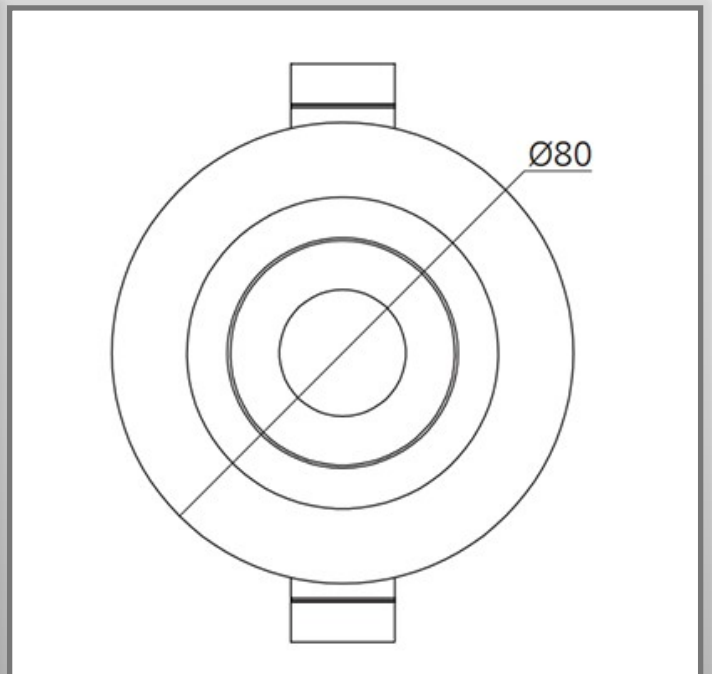

## BONITO: BL80 IP65 DOWNLIGHT

Triac dim, 0-10V dim, DALI dim  
36°/60° wide beam angle  
Ø68-72mm cutout  
CCT: 2700K 3000K 4000K 5000K

**IP65**

Power	Voltage	Power	Lumens	CCT	CRI	Dimmable	Dimension	Cutout
5W	AC240V	≥0.9	460	2700K	≥80	Yes	80*40mm	68-72mm
5W	AC240V	≥0.9	475	3000K	≥80	Yes	80*40mm	68-72mm
5W	AC240V	≥0.9	525	4000K	≥80	Yes	80*40mm	68-72mm
5W	AC240V	≥0.9	520	5000K	≥80	Yes	80*40mm	68-72mm
5W	AC240V	≥0.9	345	2700K	≥90	Yes	80*40mm	68-72mm
5W	AC240V	≥0.9	365	3000K	≥90	Yes	80*40mm	68-72mm
5W	AC240V	≥0.9	400	4000K	≥90	Yes	80*40mm	68-72mm
5W	AC240V	≥0.9	375	5000K	≥90	Yes	80*40mm	68-72mm

Power	Voltage	Power	Lumens	CCT	CRI	Dimmable	Dimension	Cutout
8W	AC240V	≥0.9	695	2700K	≥80	Yes	80*40mm	68-72mm
8W	AC240V	≥0.9	720	3000K	≥80	Yes	80*40mm	68-72mm
8W	AC240V	≥0.9	805	4000K	≥80	Yes	80*40mm	68-72mm
8W	AC240V	≥0.9	780	5000K	≥80	Yes	80*40mm	68-72mm
8W	AC240V	≥0.9	530	2700K	≥90	Yes	80*40mm	68-72mm
8W	AC240V	≥0.9	560	3000K	≥90	Yes	80*40mm	68-72mm
8W	AC240V	≥0.9	620	4000K	≥90	Yes	80*40mm	68-72mm
8W	AC240V	≥0.9	575	5000K	≥90	Yes	80*40mm	68-72mm