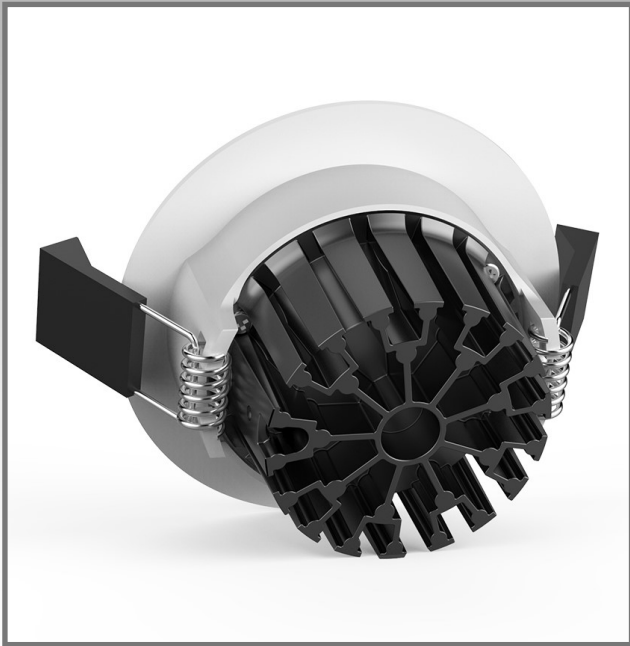

## BONITO: BL80 IP65 DOWNLIGHT

Triac dim, 0-10V dim, DALI dim  
36°/60° wide beam angle  
Ø68-72mm cutout  
CCT: 2700K 3000K 4000K 5000K

**IP65**

Power	Voltage	Power	Lumens	CCT	CRI	Dimmable	Dimension	Cutout
5W	AC240V	≥0.9	460	2700K	≥80	Yes	80*40mm	68-72mm
5W	AC240V	≥0.9	475	3000K	≥80	Yes	80*40mm	68-72mm
5W	AC240V	≥0.9	525	4000K	≥80	Yes	80*40mm	68-72mm
5W	AC240V	≥0.9	520	5000K	≥80	Yes	80*40mm	68-72mm
5W	AC240V	≥0.9	345	2700K	≥90	Yes	80*40mm	68-72mm
5W	AC240V	≥0.9	365	3000K	≥90	Yes	80*40mm	68-72mm
5W	AC240V	≥0.9	400	4000K	≥90	Yes	80*40mm	68-72mm
5W	AC240V	≥0.9	375	5000K	≥90	Yes	80*40mm	68-72mm

Power	Voltage	Power	Lumens	CCT	CRI	Dimmable	Dimension	Cutout
8W	AC240V	≥0.9	695	2700K	≥80	Yes	80*40mm	68-72mm
8W	AC240V	≥0.9	720	3000K	≥80	Yes	80*40mm	68-72mm
8W	AC240V	≥0.9	805	4000K	≥80	Yes	80*40mm	68-72mm
8W	AC240V	≥0.9	780	5000K	≥80	Yes	80*40mm	68-72mm
8W	AC240V	≥0.9	530	2700K	≥90	Yes	80*40mm	68-72mm
8W	AC240V	≥0.9	560	3000K	≥90	Yes	80*40mm	68-72mm
8W	AC240V	≥0.9	620	4000K	≥90	Yes	80*40mm	68-72mm
8W	AC240V	≥0.9	575	5000K	≥90	Yes	80*40mm	68-72mm