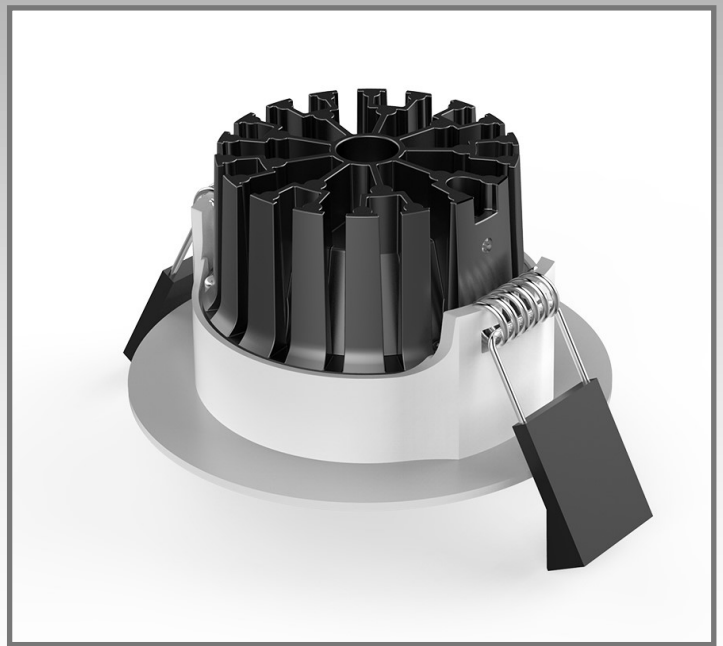

## BONITO: BL80 IP65 DOWNLIGHT

Triac dim, 0-10V dim, DALI dim  
36°/60° wide beam angle  
Ø68-72mm cutout  
CCT: 2700K 3000K 4000K 5000K

**IP65**

Power	Voltage	Power	Lumens	CCT	CRI	Dimmable	Dimension	Cutout
5W	AC240V	≥0.9	460	2700K	≥80	Yes	80*40mm	68-72mm
5W	AC240V	≥0.9	475	3000K	≥80	Yes	80*40mm	68-72mm
5W	AC240V	≥0.9	525	4000K	≥80	Yes	80*40mm	68-72mm
5W	AC240V	≥0.9	520	5000K	≥80	Yes	80*40mm	68-72mm
5W	AC240V	≥0.9	345	2700K	≥90	Yes	80*40mm	68-72mm
5W	AC240V	≥0.9	365	3000K	≥90	Yes	80*40mm	68-72mm
5W	AC240V	≥0.9	400	4000K	≥90	Yes	80*40mm	68-72mm
5W	AC240V	≥0.9	375	5000K	≥90	Yes	80*40mm	68-72mm

Power	Voltage	Power	Lumens	CCT	CRI	Dimmable	Dimension	Cutout
8W	AC240V	≥0.9	695	2700K	≥80	Yes	80*40mm	68-72mm
8W	AC240V	≥0.9	720	3000K	≥80	Yes	80*40mm	68-72mm
8W	AC240V	≥0.9	805	4000K	≥80	Yes	80*40mm	68-72mm
8W	AC240V	≥0.9	780	5000K	≥80	Yes	80*40mm	68-72mm
8W	AC240V	≥0.9	530	2700K	≥90	Yes	80*40mm	68-72mm
8W	AC240V	≥0.9	560	3000K	≥90	Yes	80*40mm	68-72mm
8W	AC240V	≥0.9	620	4000K	≥90	Yes	80*40mm	68-72mm
8W	AC240V	≥0.9	575	5000K	≥90	Yes	80*40mm	68-72mm