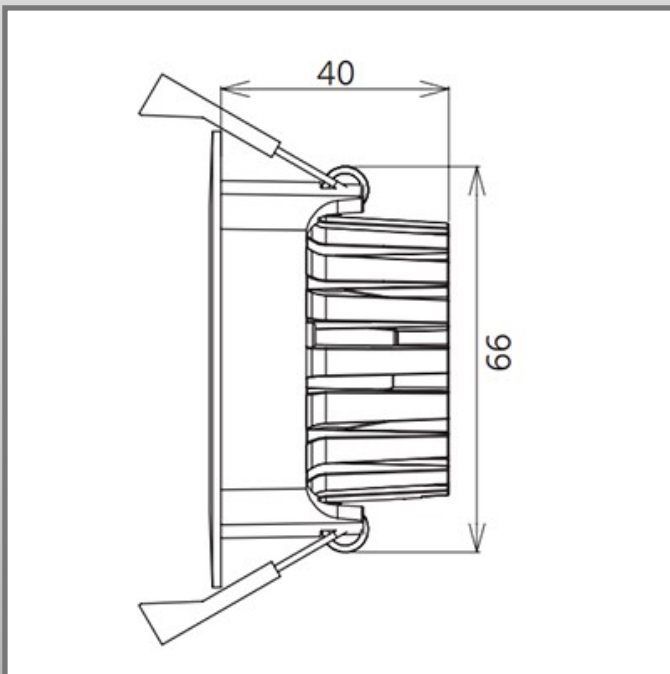

## BONITO: BL80 IP65 DOWNLIGHT

Triac dim, 0-10V dim, DALI dim  
36°/60° wide beam angle  
Ø68-72mm cutout  
CCT: 2700K 3000K 4000K 5000K

**IP65**

Power	Voltage	Power	Lumens	CCT	CRI	Dimmable	Dimension	Cutout
5W	AC240V	≥0.9	460	2700K	≥80	Yes	80*40mm	68-72mm
5W	AC240V	≥0.9	475	3000K	≥80	Yes	80*40mm	68-72mm
5W	AC240V	≥0.9	525	4000K	≥80	Yes	80*40mm	68-72mm
5W	AC240V	≥0.9	520	5000K	≥80	Yes	80*40mm	68-72mm
5W	AC240V	≥0.9	345	2700K	≥90	Yes	80*40mm	68-72mm
5W	AC240V	≥0.9	365	3000K	≥90	Yes	80*40mm	68-72mm
5W	AC240V	≥0.9	400	4000K	≥90	Yes	80*40mm	68-72mm
5W	AC240V	≥0.9	375	5000K	≥90	Yes	80*40mm	68-72mm

Power	Voltage	Power	Lumens	CCT	CRI	Dimmable	Dimension	Cutout
8W	AC240V	≥0.9	695	2700K	≥80	Yes	80*40mm	68-72mm
8W	AC240V	≥0.9	720	3000K	≥80	Yes	80*40mm	68-72mm
8W	AC240V	≥0.9	805	4000K	≥80	Yes	80*40mm	68-72mm
8W	AC240V	≥0.9	780	5000K	≥80	Yes	80*40mm	68-72mm
8W	AC240V	≥0.9	530	2700K	≥90	Yes	80*40mm	68-72mm
8W	AC240V	≥0.9	560	3000K	≥90	Yes	80*40mm	68-72mm
8W	AC240V	≥0.9	620	4000K	≥90	Yes	80*40mm	68-72mm
8W	AC240V	≥0.9	575	5000K	≥90	Yes	80*40mm	68-72mm