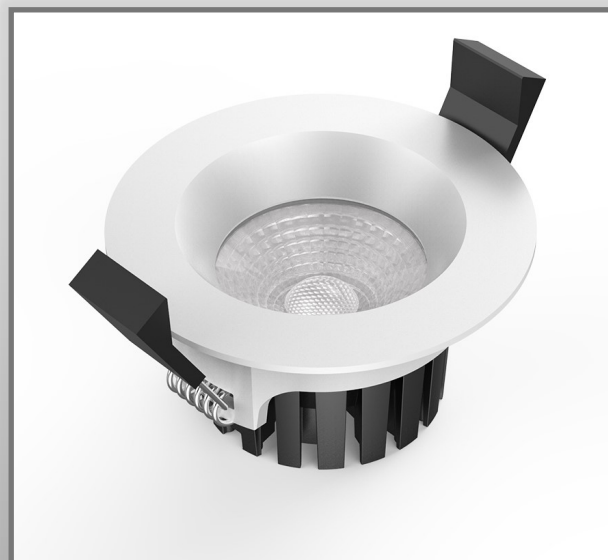

## BONITO: BL80 IP65 DOWNLIGHT

Triac dim, 0-10V dim, DALI dim  
36°/60° wide beam angle  
Ø68-72mm cutout  
CCT: 2700K 3000K 4000K 5000K

**IP65**

Power	Voltage	Power	Lumens	CCT	CRI	Dimmable	Dimension	Cutout
5W	AC240V	≥0.9	460	2700K	≥80	Yes	80*40mm	68-72mm
5W	AC240V	≥0.9	475	3000K	≥80	Yes	80*40mm	68-72mm
5W	AC240V	≥0.9	525	4000K	≥80	Yes	80*40mm	68-72mm
5W	AC240V	≥0.9	520	5000K	≥80	Yes	80*40mm	68-72mm
5W	AC240V	≥0.9	345	2700K	≥90	Yes	80*40mm	68-72mm
5W	AC240V	≥0.9	365	3000K	≥90	Yes	80*40mm	68-72mm
5W	AC240V	≥0.9	400	4000K	≥90	Yes	80*40mm	68-72mm
5W	AC240V	≥0.9	375	5000K	≥90	Yes	80*40mm	68-72mm

Power	Voltage	Power	Lumens	CCT	CRI	Dimmable	Dimension	Cutout
8W	AC240V	≥0.9	695	2700K	≥80	Yes	80*40mm	68-72mm
8W	AC240V	≥0.9	720	3000K	≥80	Yes	80*40mm	68-72mm
8W	AC240V	≥0.9	805	4000K	≥80	Yes	80*40mm	68-72mm
8W	AC240V	≥0.9	780	5000K	≥80	Yes	80*40mm	68-72mm
8W	AC240V	≥0.9	530	2700K	≥90	Yes	80*40mm	68-72mm
8W	AC240V	≥0.9	560	3000K	≥90	Yes	80*40mm	68-72mm
8W	AC240V	≥0.9	620	4000K	≥90	Yes	80*40mm	68-72mm
8W	AC240V	≥0.9	575	5000K	≥90	Yes	80*40mm	68-72mm