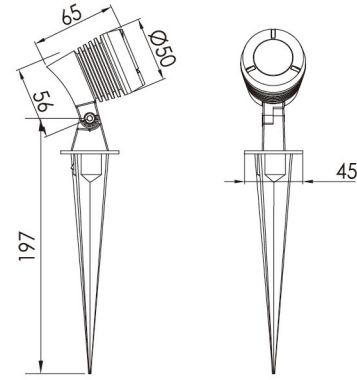

Flood Light Series

TS1127S

Specification

Product Code	TS1127SC-1	TS1127SA-1
LED Brand	CREE	CREE
LED Quantity	1pc	1pc
Rated Power	3W	1.5W
Input Voltage	24v DC	24v DC
Frequency Range	50/60Hz	50/60Hz
Color	Single	Single
Beam Angle	15° 28°	
Control Model	CC	CC
Life	50000H	50000H
Protection Grade	IP66	IP66
Ambient Temperature	- 25°C ~ 50°C	- 25°C ~ 50°C
Ambient Humidity	10% ~ 90%	10% ~ 90%