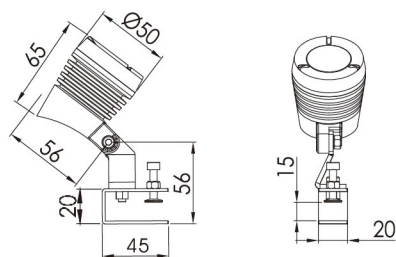

Flood Light Series

TS1127C

Specification

Product Code	TS1127CC-1	TS1127CA-1
LED Brand	CREE	CREE
LED Quantity	1pc	1pc
Rated Power	3W	1.5W
Input Voltage	24v DC	24v DC
Frequency Range	50/60Hz	50/60Hz
Color	Single	Single
Beam Angle	15° 28°	
Control Model	CC	CC
Life	50000H	50000H
Protection Grade	IP66	IP66
Ambient Temperature	- 25°C ~ 50°C	- 25°C ~ 50°C
Ambient Humidity	10% ~ 90%	10% ~ 90%