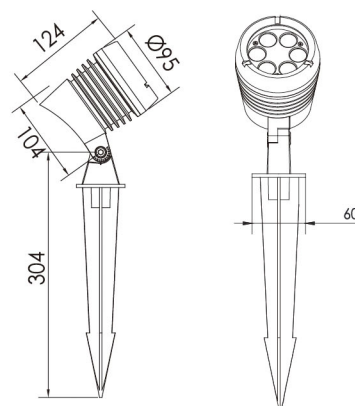

Flood Light Series

TS1125S

Specification

Product Code	TS1125SC-7	TS1125SB-6	TS1125SA-6	TS1125S-C12
LED Brand	CREE	CREE	CREE	CREE COB
LED Quantity	7pcs	6pcs	6pcs	1pc
Rated Power	16W	11W	7W	12W
Input Voltage	24v DC	24v DC	24v DC	24v DC
Frequency Range	50/60Hz	50/60Hz	50/60Hz	50/60Hz
Color	Single	Single	Single	Single
Beam Angle	5° 12.5° 20° 30° 45° 60° 15X30° 10X60°			20°
Control Model	CC	CC	CC	CC
Life	50000H	50000H	50000H	50000H
Protection Grade	IP66	IP66	IP66	IP66
Ambient Temperature	- 25°C ~ 50°C	- 25°C ~ 50°C	- 25°C ~ 50°C	- 25°C ~ 50°C
Ambient Humidity	10% ~ 90%	10% ~ 90%	10% ~ 90%	10% ~ 90%