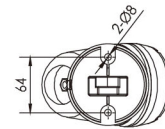

### Specification

Product Code	TS1125FC-7	TS1125FB-6	TS1125FA-6	TS1125F-C12
LED Brand	CREE	CREE	CREE	CREE COB
LED Quantity	7pcs	6pcs	6pcs	1pc
Rated Power	16W	11W	7W	12W
Input Voltage	AC100-240V	AC100-240V	AC100-240V	AC100-240V
Frequency Range	50/60Hz	50/60Hz	50/60Hz	50/60Hz
Color	Single	Single	Single	Single
Beam Angle	5° 12.5° 20° 30° 45° 60° 15X30° 10X60°			20°
Control Model	CC	CC	CC	CC
Life	50000H	50000H	50000H	50000H
Protection Grade	IP66	IP66	IP66	IP66
Ambient Temperature	- 25°C ~ 50°C	- 25°C ~ 50°C	- 25°C ~ 50°C	- 25°C ~ 50°C
Ambient Humidity	10% ~ 90%	10% ~ 90%	10% ~ 90%	10% ~ 90%