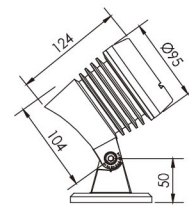

### Specification

Product Code	TS1125FC-7	TS1125FB-6	TS1125FA-6	TS1125F-C12
LED Brand	CREE	CREE	CREE	CREE COB
LED Quantity	7pcs	6pcs	6pcs	1pc
Rated Power	16W	11W	7W	12W
Input Voltage	AC100-240V	AC100-240V	AC100-240V	AC100-240V
Frequency Range	50/60Hz	50/60Hz	50/60Hz	50/60Hz
Color	Single	Single	Single	Single
Beam Angle	5° 12.5° 20° 30° 45° 60° 15X30° 10X60°			20°
Control Model	CC	CC	CC	CC
Life	50000H	50000H	50000H	50000H
Protection Grade	IP66	IP66	IP66	IP66
Ambient Temperature	- 25°C ~ 50°C	- 25°C ~ 50°C	- 25°C ~ 50°C	- 25°C ~ 50°C
Ambient Humidity	10% ~ 90%	10% ~ 90%	10% ~ 90%	10% ~ 90%