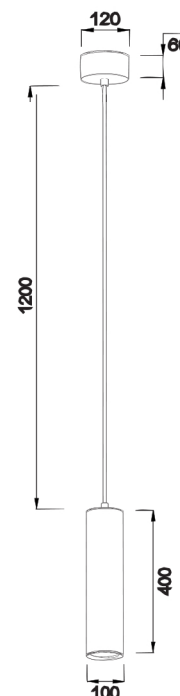

- CNC Extruded aluminium housing
- DuPont Outdoor UV resistant powdercoat finish
- Integral gear
- Fire resistant silicone seal waterproof gasket
- 3mm thick toughened glass
- CE/ SAA/ IP65/ Class 1
- Lamp: CREE COB
- CCT: 3000K/4000K/5000K/CRI ≥ 80 (Optional: CRI 95)
- Beam Angle: 24° / 36° / 60°
- Meanwell driver: 100-240VAC/ Constant current/ WT:-30~ +70° C
- Warranty: 3 years (Optional: 5 years)

CODE	COLOR
PDRBK1020	BLACK
PDRWT1020	WHITE
PDRGD1020	GOLD
PDRPE1020	PURPLE
PDRSR1020	SILVER

POWER:1x6W/15W

CODE	COLOR
PDRBK1040	BLACK
PDRWT1040	WHITE
PDRGD1040	GOLD
PDRPE1040	PURPLE
PDRSR1040	SILVER

POWER:1x6W/15W

• PHOTOMETRIC [Unit: cd]

• POWER DETAILS (DOWNLOAD IES FILES ON www.2020light.com)

1x6W CREE CXA1304 24° 451lm / 36° 434lm / 60° 417lm
 1x15W CREE CXA1512 24° 1319lm / 36° 1299lm / 60° 1279lm