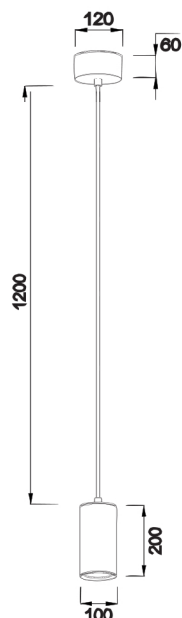

- CNC Extruded aluminium housing
- DuPont Outdoor UV resistant powdercoat finish
- Integral gear
- Fire resistant silicone seal waterproof gasket
- 3mm thick toughened glass
- CE/ SAA/ IP65/ Class 1
- Lamp: CREE COB
- CCT: 3000K/4000K/5000K/CRI ≥ 80 (Optional: CRI 95)
- Beam Angle: 24° / 36° / 60°
- Meanwell driver: 100-240VAC/ Constant current/ WT:-30~ +70° C
- Warranty: 3 years (Optional: 5 years)

CODE	COLOR
PDRBK1020	BLACK
PDRWT1020	WHITE
PDRGD1020	GOLD
PDRPE1020	PURPLE
PDRSR1020	SILVER

POWER:1x6W/15W

CODE	COLOR
PDRBK1040	BLACK
PDRWT1040	WHITE
PDRGD1040	GOLD
PDRPE1040	PURPLE
PDRSR1040	SILVER

POWER:1x6W/15W

• PHOTOMETRIC [Unit: cd]

• POWER DETAILS (DOWNLOAD IES FILES ON www.2020light.com)

1x6W CREE CXA1304 24° 451lm / 36° 434lm / 60° 417lm
 1x15W CREE CXA1512 24° 1319lm / 36° 1299lm / 60° 1279lm