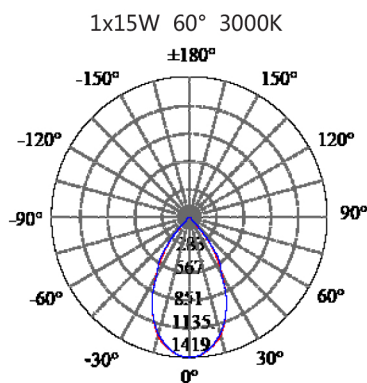

• PHOTOMETRIC [Unit: cd]

• POWER DETAILS (DOWNLOAD IES FILES ON www.2020light.com)

1x6W CREE CXA1304 24° 451lm / 36° 434lm / 60° 417lm
 1x15W CREE CXA1512 24° 1319lm / 36° 1299lm / 60° 1279lm