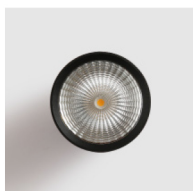

- CNC Extruded aluminium housing
- DuPont Outdoor UV resistant powdercoat finish
- Integral gear
- Fire resistant silicone seal waterproof gasket
- 3mm thick toughened glass
- CE/ SAA/ IP65/ Class 1
- Lamp: CREE COB
- CCT: 3000K/4000K/5000K/CRI ≥ 80 (Optional: CRI 95)
- Beam Angle: 24° / 36° / 60°
- Meanwell driver: 100-240VAC/ Constant current/ WT:-30~ +70° C
- Warranty: 3 years (Optional: 5 years)

CODE	COLOR
PDRBK1020	BLACK
PDRWT1020	WHITE
PDRGD1020	GOLD
PDRPE1020	PURPLE
PDRSR1020	SILVER

POWER:1x6W/15W

CODE	COLOR
PDRBK1040	BLACK
PDRWT1040	WHITE
PDRGD1040	GOLD
PDRPE1040	PURPLE
PDRSR1040	SILVER

POWER:1x6W/15W