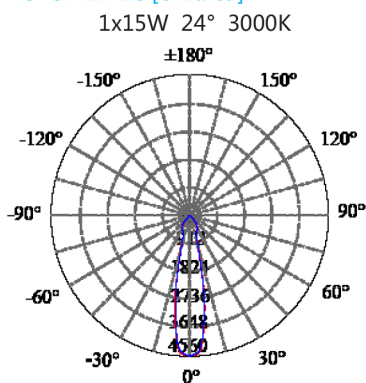

• PHOTOMETRIC [Unit: cd]

• POWER DETAILS (DOWNLOAD IES FILES ON www.2020light.com)

1x6W CREE CXA1304 24° 451lm / 36° 434lm / 60° 417lm
 1x15W CREE CXA1512 24° 1319lm / 36° 1299lm / 60° 1279lm