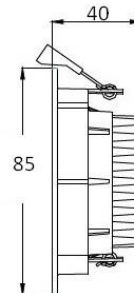

## ECOLUX WR85

- LED downlight with aluminium alloy heat sink
- One piece SMD 5630 LED chip
- Dimmable
- 30000+ life span
- Input voltage; AC100-240V
- CRI>80
- 90 deg beam angle
- Fittings to be run with constant current LED driver (please contact office for details)
- White, silver

Lamp source	Code	Apprx Lumen (lm)	Dimensions (approx mm)
10w LED 3000k	TUWR85.10.WW	640	Dia 85 x 40 cut out 70-75
10w LED 4000k	TUWR85.10.CW	680	Dia 85 x 40 cut out 70-75
10w LED 5000k	TUWR85.10.DL	720	Dia 85 x 40 cut out 70-75