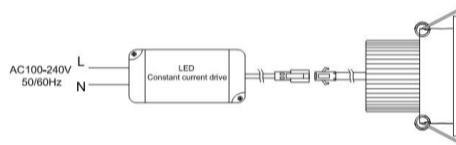

## ECOLUX WR85

- LED downlight with aluminium alloy heat sink
- One piece SMD 5630 LED chip
- Dimmable
- 30000+ life span
- Input voltage; AC100-240V
- CRI>80
- 90 deg beam angle
- Fittings to be run with constant current LED driver (please contact office for details)
- White, silver

Lamp source	Code	Apprx Lumen (lm)	Dimensions (approx mm)
10w LED 3000k	TUWR85.10.WW	640	Dia 85 x 40 cut out 70-75
10w LED 4000k	TUWR85.10.CW	680	Dia 85 x 40 cut out 70-75
10w LED 5000k	TUWR85.10.DL	720	Dia 85 x 40 cut out 70-75