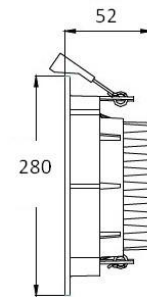

# ECOLUX WR 280

- LED downlight with aluminium alloy heat sink
- One piece SMD 5630 LED chip
- Dimmable
- 30000+ life span
- 90 deg beam angle
- Available IP44
- Fittings to be run with constant current LED driver (please contact office for details)
- White, silver

Lamp source	Code	Apprx Lumen (lm)	Dimensions (approx mm)
45w LED 3000k	TUWR280.45.WW	3100	Dia 280 x 52 cut out 230-260
45w LED 4000k	TUWR280.45.CW	3600	Dia 280 x 52 cut out 230-260
45w LED 5000k	TUWR280.45.DL	4100	Dia 280 x 52 cut out 230-260