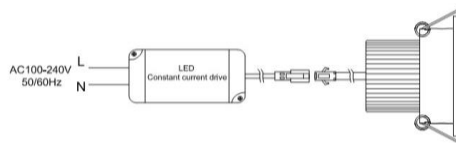

# ECOLUX WR 280

- LED downlight with aluminium alloy heat sink
- One piece SMD 5630 LED chip
- Dimmable
- 30000+ life span
- 90 deg beam angle
- Available IP44
- Fittings to be run with constant current LED driver (please contact office for details)
- White, silver

Lamp source	Code	Apprx Lumen (lm)	Dimensions (approx mm)
45w LED 3000k	TUWR280.45.WW	3100	Dia 280 x 52 cut out 230-260
45w LED 4000k	TUWR280.45.CW	3600	Dia 280 x 52 cut out 230-260
45w LED 5000k	TUWR280.45.DL	4100	Dia 280 x 52 cut out 230-260