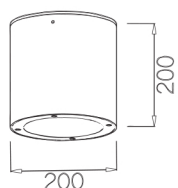

- Extruded aluminium and die-cast aluminium housing
- DuPont Outdoor UV resistant powdercoat finish
- 316# stainless steel screws/ Integral gear
- Fire resistant silicone seal waterproof gasket
- 8mm thick toughened FLUSH glass with trim
- CE/ SAA/ IP65/ Class 1
- Lamp: CREE COB
- CCT: 3000K/4000K/5000K/CRI ≥ 80 (Optional: CRI 95)
- Beam Angle: 24° / 36° / 60°
- Meanwell driver: 100-240VAC/ Constant current/ WT:-30~+70° C
- Warranty: 3 years (Optional: 5 years)

• CODE	COLOR
SDRB2020	BLACK
SDRG2020	GREY
SDRW2020	WHITE

POWER: 1x20W30W/60W

• CODE	COLOR
SDRB2030	BLACK
SDRG2030	GREY
SDRW2030	WHITE

POWER: 1x20W30W/60W

• PHOTOMETRIC [Unit: cd]

• POWER DETAILS (DOWNLOAD IES FILES ON www.2020light.com)