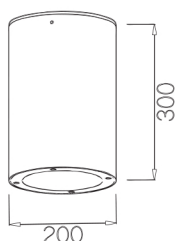

- Extruded aluminium and die-cast aluminium housing
- DuPont Outdoor UV resistant powdercoat finish
- 316# stainless steel screws/ Integral gear
- Fire resistant silicone seal waterproof gasket
- 8mm thick toughened FLUSH glass with trim
- CE/ SAA/ IP65/ Class 1
- Lamp: CREE COB
- CCT: 3000K/4000K/5000K/CRI ≥ 80 (Optional: CRI 95)
- Beam Angle: 24° / 36° / 60°
- Meanwell driver: 100-240VAC/ Constant current/ WT:-30~+70° C
- Warranty: 3 years (Optional: 5 years)

• CODE	COLOR
SDRB2020	BLACK
SDRG2020	GREY
SDRW2020	WHITE

POWER: 1x20W30W/60W

• CODE	COLOR
SDRB2030	BLACK
SDRG2030	GREY
SDRW2030	WHITE

POWER: 1x20W30W/60W

• PHOTOMETRIC [Unit: cd]

• POWER DETAILS (DOWNLOAD IES FILES ON www.2020light.com)

1x20W	CREE CXA2520	24° 2272lm / 36° 2234lm / 60° 2196lm
1x30W	CREE CXA2520	24° 3408lm / 36° 3351lm / 60° 3294lm
1x60W	CREE CXA2530	24° 6816lm / 36° 6702lm / 60° 6588lm