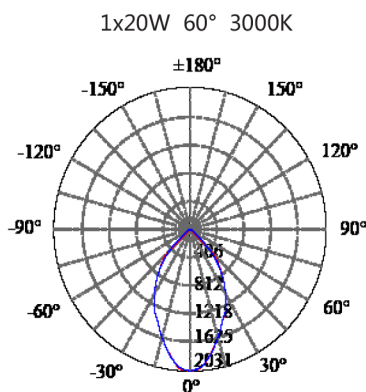

- Extruded aluminium and die-cast aluminium housing
- DuPont Outdoor UV resistant powdercoat finish
- 316# stainless steel screws/ Integral gear
- Fire resistant silicone seal waterproof gasket
- 8mm thick toughened FLUSH glass with trim
- CE/ SAA/ IP65/ Class 1
- Lamp: CREE COB
- CCT: 3000K/4000K/5000K/CRI ≥ 80 (Optional: CRI 95)
- Beam Angle: 24° / 36° / 60°
- Meanwell driver: 100-240VAC/ Constant current/ WT:-30~+70° C
- Warranty: 3 years (Optional: 5 years)

• CODE	COLOR
SDRB2020	BLACK
SDRG2020	GREY
SDRW2020	WHITE

POWER: 1x20W30W/60W

• CODE	COLOR
SDRB2030	BLACK
SDRG2030	GREY
SDRW2030	WHITE

POWER: 1x20W30W/60W

• PHOTOMETRIC [Unit: cd]

• POWER DETAILS (DOWNLOAD IES FILES ON www.2020light.com)

1x20W	CREE CXA2520	24° 2272lm / 36° 2234lm / 60° 2196lm
1x30W	CREE CXA2520	24° 3408lm / 36° 3351lm / 60° 3294lm
1x60W	CREE CXA2530	24° 6816lm / 36° 6702lm / 60° 6588lm