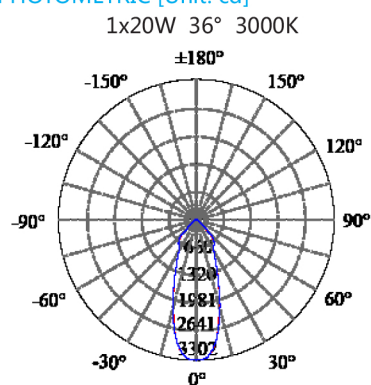

- Extruded aluminium and die-cast aluminium housing
- DuPont Outdoor UV resistant powdercoat finish
- 316# stainless steel screws/ Integral gear
- Fire resistant silicone seal waterproof gasket
- 8mm thick toughened FLUSH glass with trim
- CE/ SAA/ IP65/ Class 1
- Lamp: CREE COB
- CCT: 3000K/4000K/5000K/CRI ≥ 80 (Optional: CRI 95)
- Beam Angle: 24° / 36° / 60°
- Meanwell driver: 100-240VAC/ Constant current/ WT:-30~+70° C
- Warranty: 3 years (Optional: 5 years)

• CODE	COLOR
SDRB2020	BLACK
SDRG2020	GREY
SDRW2020	WHITE

POWER: 1x20W30W/60W

• CODE	COLOR
SDRB2030	BLACK
SDRG2030	GREY
SDRW2030	WHITE

POWER: 1x20W30W/60W

• PHOTOMETRIC [Unit: cd]

• POWER DETAILS (DOWNLOAD IES FILES ON www.2020light.com)

1x20W	CREE CXA2520	24° 2272lm / 36° 2234lm / 60° 2196lm
1x30W	CREE CXA2520	24° 3408lm / 36° 3351lm / 60° 3294lm
1x60W	CREE CXA2530	24° 6816lm / 36° 6702lm / 60° 6588lm